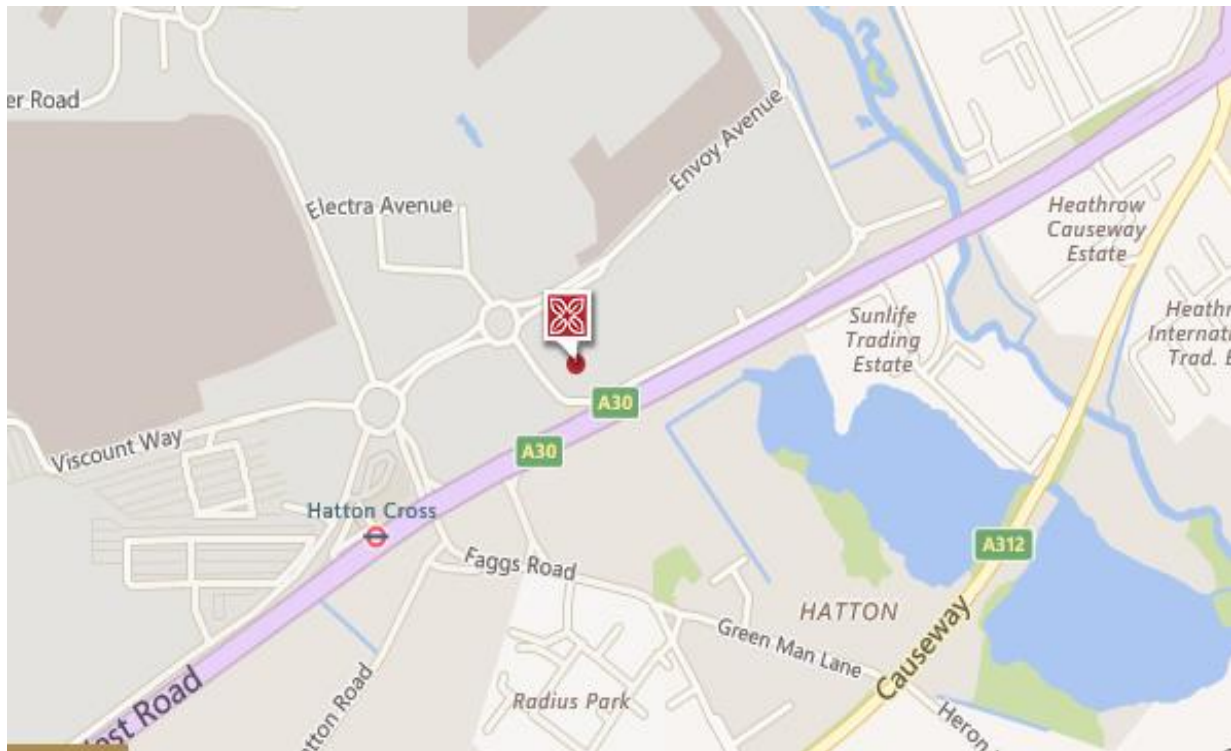

## About the Hilton Garden Inn London - Heathrow

Hilton Garden Inn London Heathrow Airport hotel offers the perfect accommodations for all travellers flying to/from all Heathrow terminals.

The Hoppa Bus routes and Hatton Cross Underground Station are within easy walking distance, providing convenient access to central London.

The underground station is also just one stop from Terminals 1, 2 and 3, and two stops from Terminals 4 and 5; making your journey to catch a flight quick and hassle free.

Check the latest arrival/departure times with their live flight information screens.

**Car parking is free as well!**

**Hilton Garden Inn – London Heathrow**

Eastern Perimeter Rd  
Hatton Cross  
London  
TW6 2SQ

[Click here to view website](#)