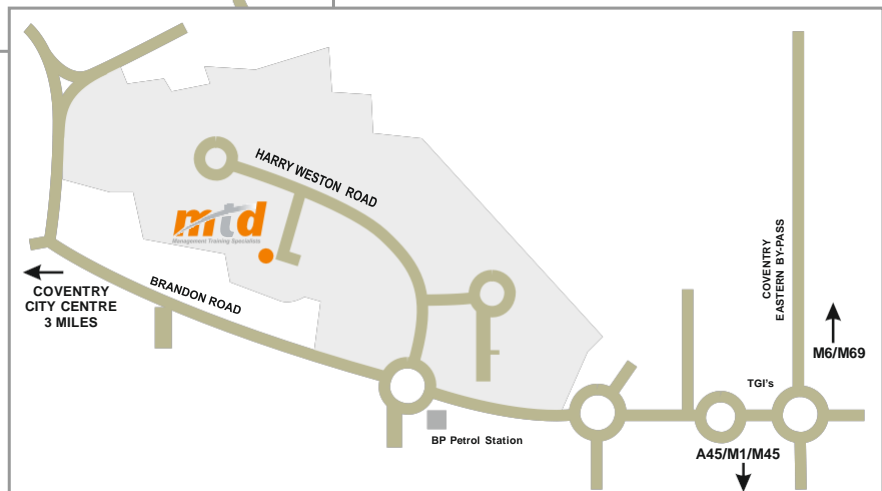

MTD Training
 5 Orchard Court
 Binley Business Park
 Coventry
 CV3 2TQ

Tel: 0800 849 6732

Directions to MTD's Training Centre:

<p>From the M1 Travelling South</p> <ul style="list-style-type: none"> • Leave M1 at Junction 21, taking the M69 towards Coventry • At the end of the M69 it becomes the A46, signposted to Warwick and the M40 	<p>From the M6</p> <ul style="list-style-type: none"> • Leave the M6 at Junction 2. Take the exit from the roundabout signposted A46 to Warwick and the M40 • Follow the road over two mini roundabouts.
<ul style="list-style-type: none"> • Take the 1st exit at the next roundabout signposted A46 to Warwick. • At the next roundabout (with TGI Friday's on your right), turn right (third exit) signposted A428 to Coventry City Centre. • Go straight over two small roundabouts and at third roundabout turn right, signposted to Binley Business Park. • Continue down Harry Weston Road, past Keogh's and take the next left. • Continue down to the very end of the road and take a right and you will see our office. 	
<p>From the M1 Travelling North</p> <ul style="list-style-type: none"> • Leave M1 at Junction 17, taking the M45 towards Coventry. • At the end of the M45 it becomes the A45, continue on the A45 towards Coventry. • After approximately 6 miles, you will reach a large roundabout (called Toolbar End) with a Honda Garage on your left and Shell Petrol Station on your right. At this roundabout, take the 4th exit A46/M69 to Leicester. <ul style="list-style-type: none"> • At the next roundabout (with TGI Friday's one your left), turn left (signposted A428 to Coventry City Centre). • Go stright over two small roundabouts and at third roundabout turn right, signposted to Binley Business Park. • Continue down Harry Weston Road, past Keogh's and take the next left. • Continue down to the very end of the road and take a right and you will see our office. 	