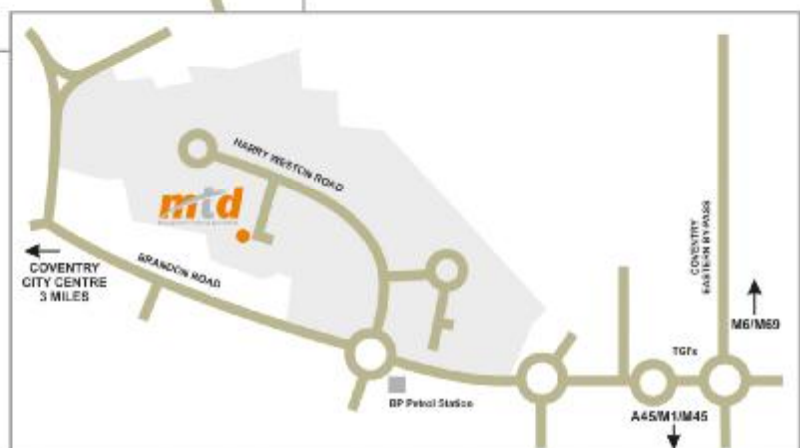

About The MTD Training Centre - Coventry

The location of your training event is a very important factor for us as we want to provide you with only the very best facilities for your course so that you can arrive easily and hassle free and enjoy a great learning environment. At MTD's head office in Coventry we have our very own training rooms that were purpose built from scratch to provide you with a great learning experience.

We have always received excellent feedback from all of our delegates about the venue.

Our training centre is less than a 5 minute drive from the M6, Junction 2 and only 15 minutes in a taxi from Coventry Train Station. Birmingham Airport is just 14 miles away. Car parking is free as well!